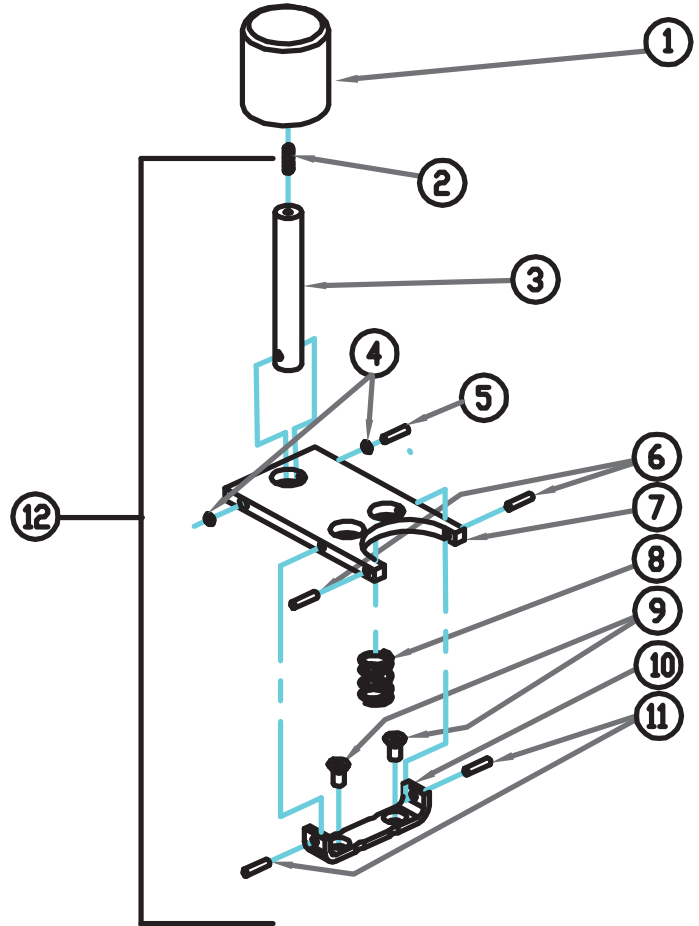

### Figure 4 Parts

Item Number	Description	Quantity	Bubble Seq No
B-775113-00	BUTTON, QC RELEASE ASSY	1	1
B-775192-00	STUD - #6-32 X 1/2 LONG	1	2
B-775112-00	ROD QC RELEASE ASSY	1	3
B-775119-00	O RING	2	4
B-775115-00	PIN SPRING, 1/8" X 1" SS	1	5
B-775114-00	PIN, SPRING, 1/8" X 1/2", SS	2	6
B-775111-00	LEVER, QC RELEASE ASSY	1	7
B-775118-00	SPRING, QC RELEASE ASSY	1	8
B-775116-00	SCREW - 10-24 UNC X 3/8 LG	2	9
B-775109-00	BRACKET PIVOT	1	10
B-775114-00	PIN, SPRING, 1/8" X 1/2", SS	2	11
B-775106-SV	ASSY, QC RELEASE, C-21/31/41	1	12