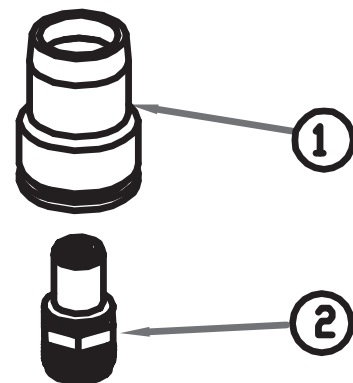

Figure 4: Companion Reservoir Quick Release Exploded

### Figure 5 Parts

Item Number	Description	Quantity	Bubble Seq No
B-775107-00	ACTUATOR, QC RELEASE ASSY	1	1
15101621	ASSY, QUICK CONNECT, MALE	1	2

Figure 5: Companion Reservoir Exploded