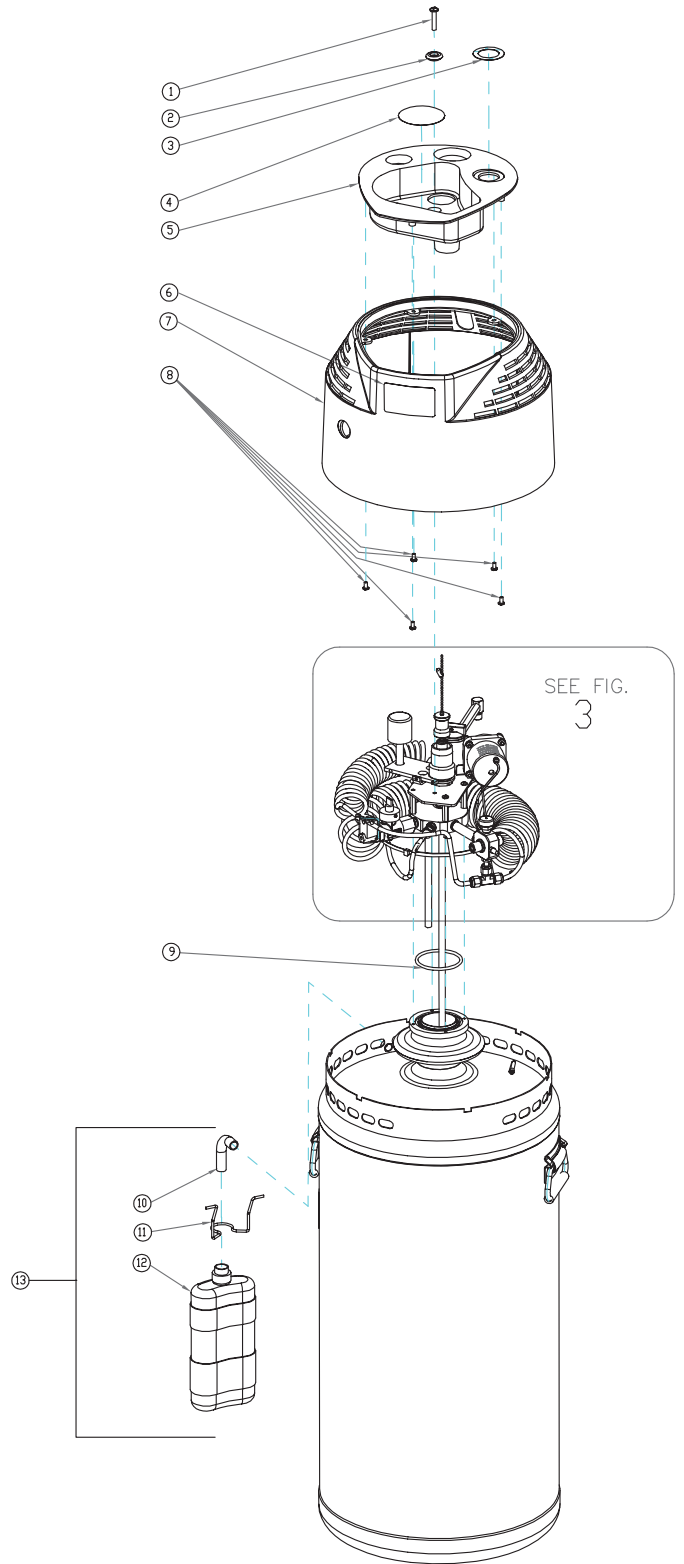

Companion Reservoir

C21 & C41

Figure 2 Parts

Item Number	Description	Quantity	Bubble Seq No
B-701002-00	SCREW, PAN HEAD 1/4-28 X 1 1/4	1	1
B-778979-00	RETAINING WASH- ER, SHROUD	1	2
B-778436-00	DECAL, LIQUID CONTENTS	1	3
* See Note	DECAL WARNING LABEL	1	4
B-776080-00	COVER-TOP	1	5
* See Note	DECAL,CONTENTS- WARNING	1	6
B-775101-00	SHROUD BODY	1	7
CA002305	PHPNHMS SS #6-32X3/8"LG	5	8
B-775132-00	O-RING,MANIFLD SEAL	1	9
B-701359-00	ELBOW, DRAIN BOTTLE	1	10
B-701360-00	BRACKET, DRAIN BOTTLE	1	11
B-701320-00	DRAIN BOTTLE	1	12
B-701362-SV	DRAIN BOTTLE KIT	1	13
B-702093-SV	C21 DEWAR	1	14
B-702095-SV	C41 DEWAR	1	14

* Note: Reference Service Bulletin 21174579

Figure 2: Companion Reservoir Exploded