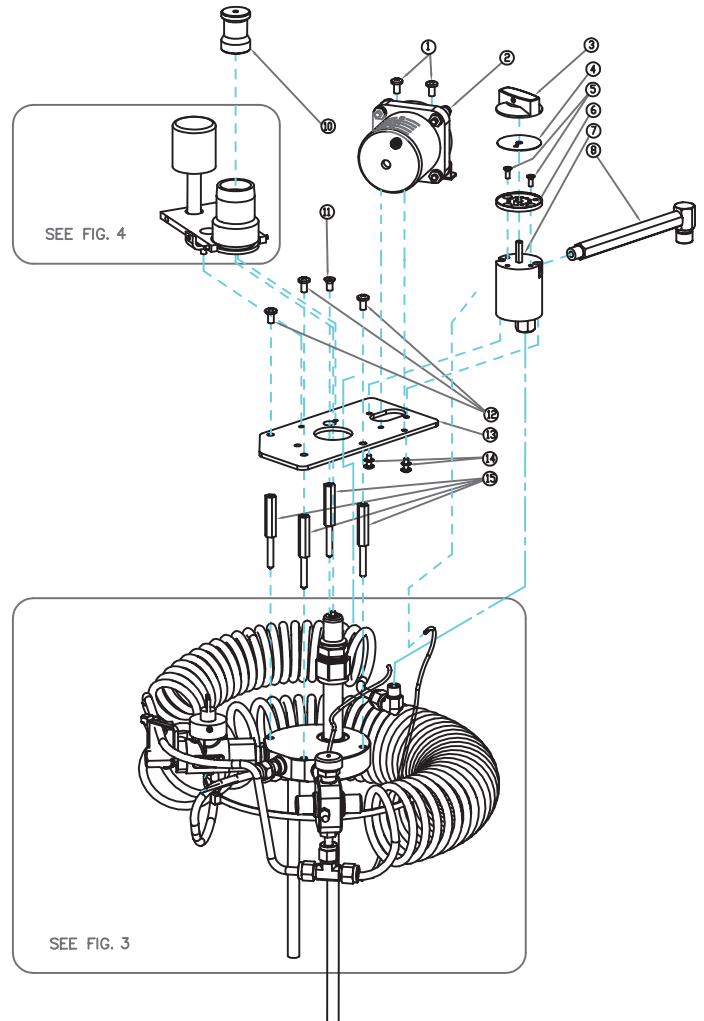

### Figure 1 Parts

Item No.	Description	Quantity	Bubble Seq No
20705851	SCREW - #10-24 X 3/8 LG	2	1
B-775845-SV	CONTENT INDICATOR C-21	1	2
B-775846-SV	CONTENT INDICATOR C-31	1	2
B-775847-SV	CONTENT INDICATOR C-41	1	2
B-776168-00	KNOB-FCV (12 POSITION)	1	3
B-775834-00	0-6 FCV DECAL	1	4
20705971	SCREW, FH, 6-32 X 1/4", SS	2	5
B-775877-00	PLATE-FLOWLOCK (12 POSITION)	1	6
B-775855-FLO	FCV 0.25-6 LPM	1	7
B-775314-00	EXTENSION ASSY HUMID ADAPTER	1	8
15075347	DUST CAP S/A BLK W/RND ORING	1	10
B-775116-00	SCREW - 10-24 UNC X 3/8 LG	1	11
20705851	SCREW - #10-24 X 3/8 LG	3	12
B-775110-00	MOUNTING PLATE, C-21/31/41	1	13
B-775176-00	SCREW SS BHCS 6-32 X 3/8" LG	2	14
B-775108-00	STANDOFF, MANIFOLD, C-21/31/41	4	15

### Figure 2 Parts

Item Number	Description	Quantity	Bubble Seq No
B-701002-00	SCREW, PAN HEAD 1/4-28 X 1 1/4	1	1
B-778979-00	RETAINING WASH- ER, SHROUD	1	2
B-778436-00	DECAL, LIQUID CONTENTS	1	3
* See Note	DECAL WARNING LABEL	1	4
B-776080-00	COVER-TOP	1	5
* See Note	DECAL,CONTENTS- WARNING	1	6
B-775101-00	SHROUD BODY	1	7
CA002305	PHPNHMS SS #6-32X3/8"LG	5	8
B-775132-00	O-RING,MANIFLD SEAL	1	9
B-701359-00	ELBOW, DRAIN BOTTLE	1	10
B-701360-00	BRACKET, DRAIN BOTTLE	1	11
B-701320-00	DRAIN BOTTLE	1	12
B-701362-SV	DRAIN BOTTLE KIT	1	13
B-702093-SV	C21 DEWAR	1	14
B-702095-SV	C41 DEWAR	1	14