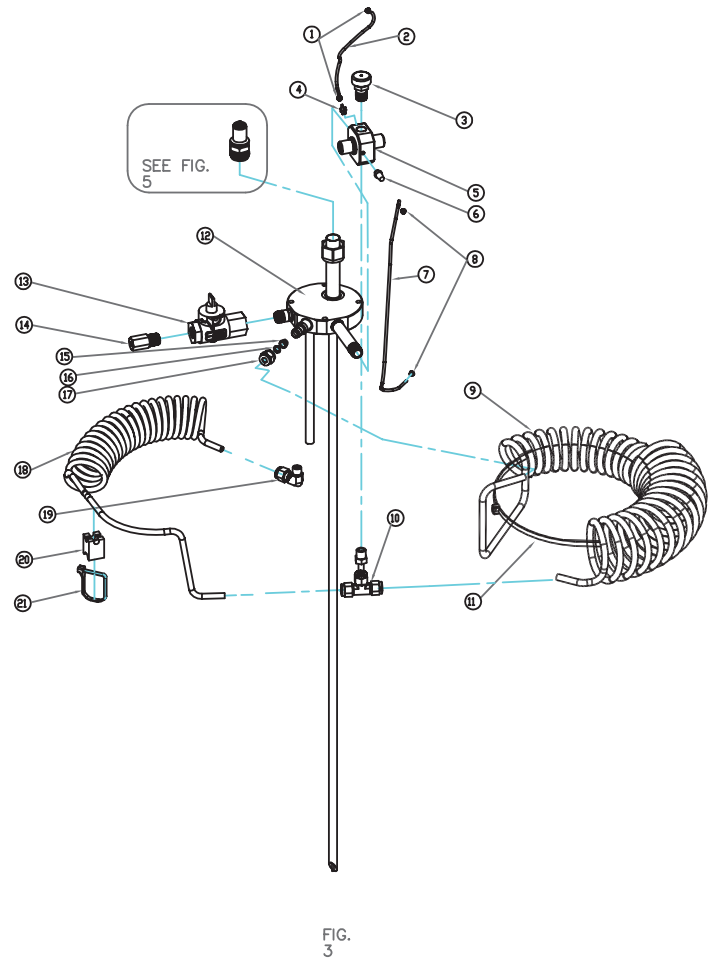

Companion Reservoir

C21 & C41

Figure 3 Parts

Item Number	Description	Quantity	Bubble Seq No
B-775794-00	PRESS ON HOSE CLAMP	2	1
20537653S	SENSOR LINE LLG LOW 5"	1	2
B-775139-00	VALVE, SECONDARY RELIEF, 30PSI	1	3
B-778167-00	BARBED HOSE FITTING .050	1	4
10002368	RELIEF/ECONOMIZER VALVE,	1	5
20590844	MUFFLER SINTERED	1	6
B-775856-SV	SENSOR LINE LLG HIGH 12"	1	7
B-775794-00	PRESS ON HOSE CLAMP	2	8
15055709-SV	WARMING COIL	1	9
15055688-SV	ADAPTER TEE S/A R/E TO WARMING COIL	1	10
CA403730	COIL STRAP	2	11
15092391-SV	C41 MANIFOLD ASSY	1	12
15092382-SV	C31 MANIFOLD ASSY	1	12
15092374-SV	C21 MANIFOLD ASSY	1	12
20580870	VENT-TO-FILL VALVE	1	13
B-775329-00	EXTENSION, VENT WITH ORIFICE	1	14
11020621	O-RING #004 VITON 75 DURO	1	15
B-775063-00	FERRULE, 1/4" TUBE	1	16
B-775265-00	NUT, 1/4" TUBE	1	17
15055725-SV	BREATHING COIL	1	18
15069721	ELBOW 1/8FNPT X 1/4 COMP	1	19
10023694	BLOCK SPACER COIL FOAM	1	20
CA403730	COIL STRAP	1	21