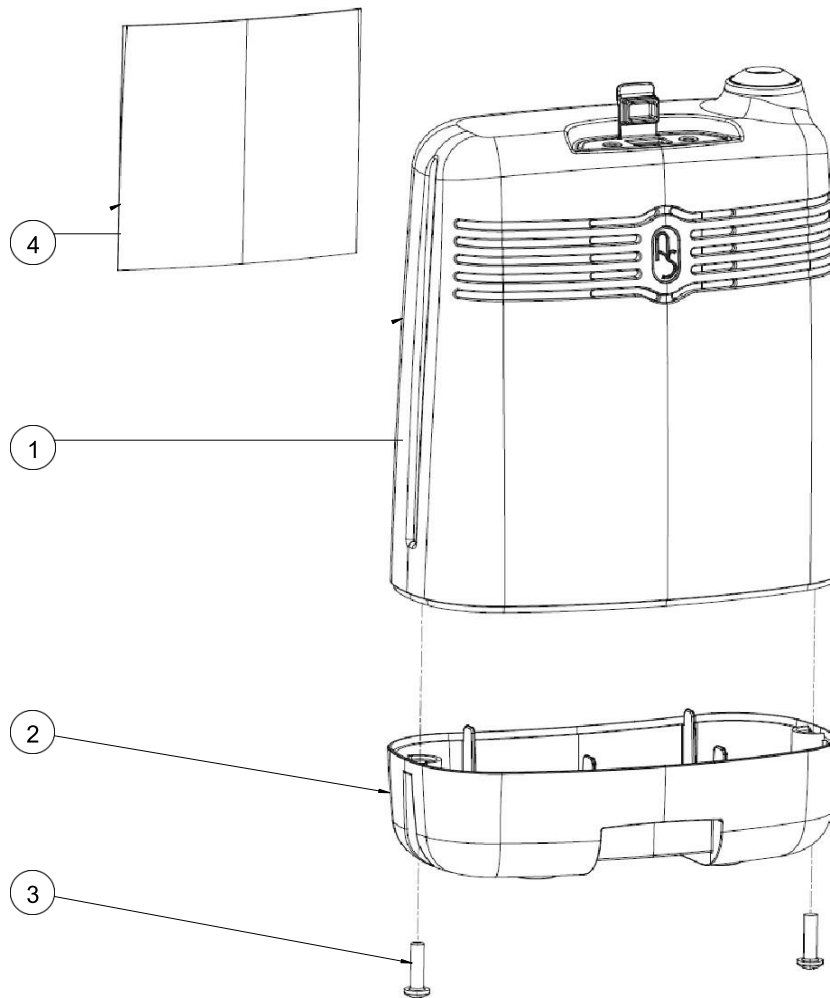

Figure 1: Focus Housing

Item Number	Description	Quantity	Bubble Seq No
CA303-1S	HOUSING, UPPER	1	1
CA304-1S	HOUSING, LOWER	1	2
SC110-1	SCREW, HOUSING	2	3
LA417-1	LABEL, WARNING	1	4

Figure 1: Focus Housing

Figure 1: Focus Circuit Board

Item Number	Description	Quantity	Bubble Seq No
FN051-1	FAN	1	1
CA330-1	EXHAUST DUCT	1	2
FO161-1	FOAM, EXHAUST DUCT	1	3
SC129-1	SCREW, EXHAUST DUCT	2	4
WA058-1	WASHER, EXHAUST DUCT	2	5
NU042-1	NUT, EXHAUST DUCT	2	6
SC090-3	SCREW, CIRCUIT BOARD	4	7

Figure 2: Focus Circuit Board

Figure 3: Focus PSA System

Item Number	Description	Quantity	Bubble Seq No
MA231-1S	MANIFOLD ASSY, PRODUCT (Includes # 2-5, 14)	1	1
VA557-2	VALVE, EQ/OCD (Includes Screws)	2	2
F0732-1S	FITTING, O2 OUTLET	1	3
GS027-1	GASKET, O2 OUTLET	1	4
TU196-1S	TUBING ASSY	1	5
S0317-1S	COMPRESSOR/FEED/WASTE MANIFOLD ASSY (Includes # 7-14)	1	6
MA213-1S	MANIFOLD ASSY, FEED/WASTE (Includes # 8)	1	7
VA557-1	VALVE, FEED/WASTE (Includes Screws)	4	8
OR025-2	O-RING, COMPRESSOR SEAL	1	9
SC103-2	SCREW, COMPRESSOR	4	10
CO383-1S	COMPRESSOR ASSY (Includes # 12)	1	11
FI171-1	FILTER, COMPRESSOR INLET	1	12
TU055-022S	TUBING, 1/4" OD, COMPRESSOR	1	13
MO024-2	MOUNT, VIBRATION	4	14
BE209-1S	SIEVE BED SET (Includes # 16, 17)	1	15
OR027-1	O-RING, 3.5MM ID, 6.5MM OD	2	16
OR027-2	O-RING, 6.0MM ID, 9.0MM OD	2	17
TA177-1S	TANK ASSY, PRODUCT	1	18
BK193-1	BRACKET, PRODUCT TANK	1	19
MI269-1	NEOPRENE TAPE, PRODUCT TANK	1	20
SC090-4	SCREW, PRODUCT TANK	1	21
SC105-3	SCREW, PSA SYSTEM	1	22
MI318-1	SPACER, PSA SYSTEM	1	23