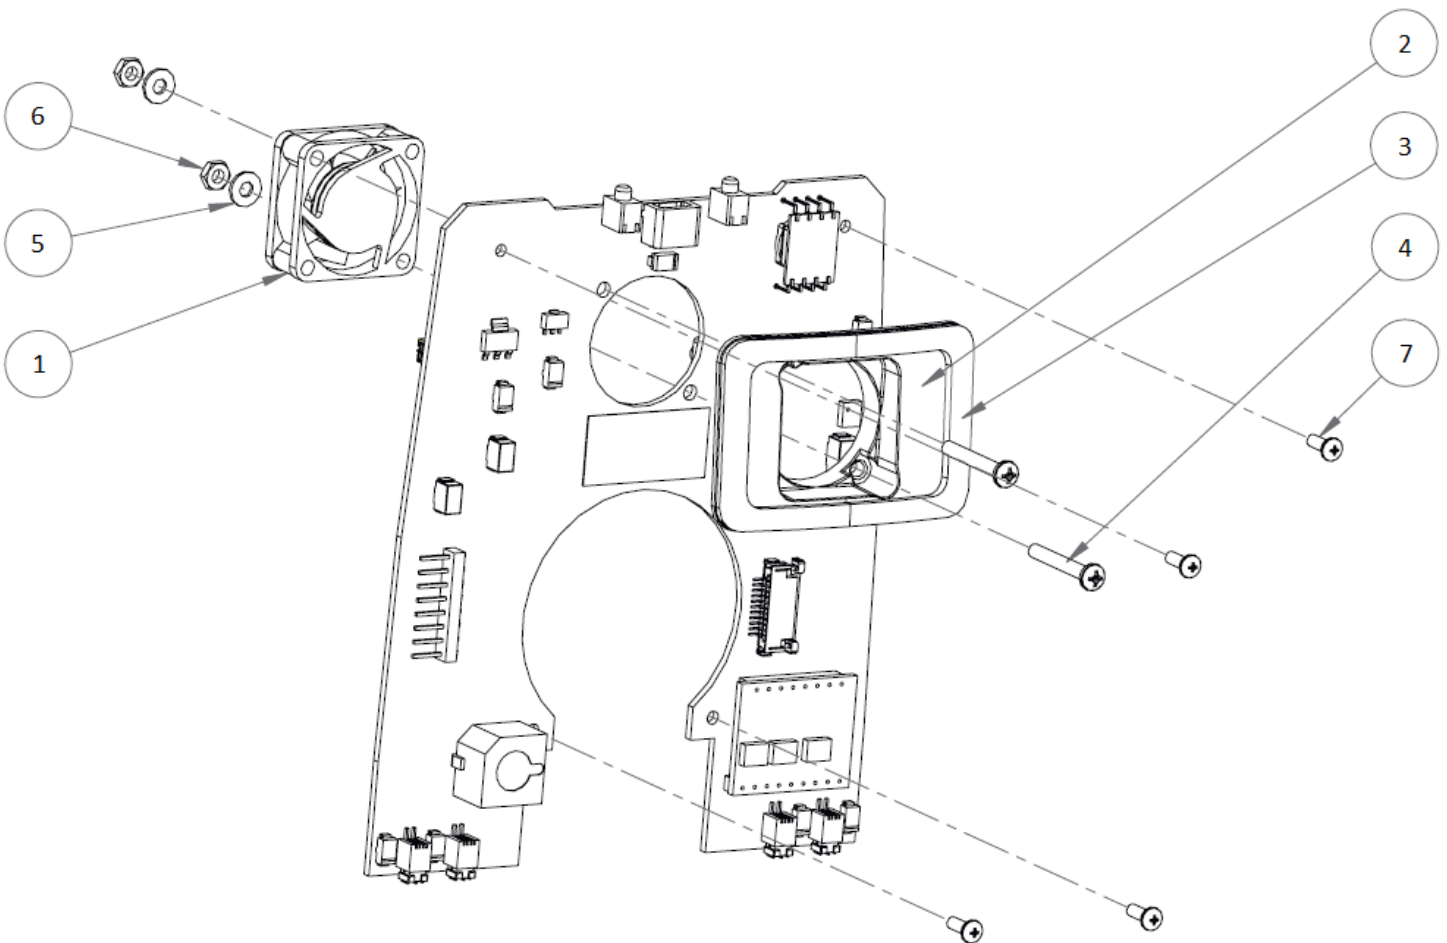

Figure 1: Focus Housing

Item Number	Description	Quantity	Bubble Seq No
CA303-1S	HOUSING, UPPER	1	1
CA304-1S	HOUSING, LOWER	1	2
SC110-1	SCREW, HOUSING	2	3
LA417-1	LABEL, WARNING	1	4

Figure 1: Focus Housing

Figure 1: Focus Circuit Board

Item Number	Description	Quantity	Bubble Seq No
FN051-1	FAN	1	1
CA330-1	EXHAUST DUCT	1	2
FO161-1	FOAM, EXHAUST DUCT	1	3
SC129-1	SCREW, EXHAUST DUCT	2	4
WA058-1	WASHER, EXHAUST DUCT	2	5
NU042-1	NUT, EXHAUST DUCT	2	6
SC090-3	SCREW, CIRCUIT BOARD	4	7

Figure 2: Focus Circuit Board

Figure 3: Focus PSA System

Item Number	Description	Quantity	Bubble Seq No
MA231-1S	MANIFOLD ASSY, PRODUCT (Includes # 2-5, 14)	1	1
VA557-2	VALVE, EQ/OCD (Includes Screws)	2	2
F0732-1S	FITTING, O2 OUTLET	1	3
GS027-1	GASKET, O2 OUTLET	1	4
TU196-1S	TUBING ASSY	1	5
S0317-1S	COMPRESSOR/FEED/WASTE MANIFOLD ASSY (Includes # 7-14)	1	6
MA213-1S	MANIFOLD ASSY, FEED/WASTE (Includes # 8)	1	7
VA557-1	VALVE, FEED/WASTE (Includes Screws)	4	8
OR025-2	O-RING, COMPRESSOR SEAL	1	9
SC103-2	SCREW, COMPRESSOR	4	10
CO383-1S	COMPRESSOR ASSY (Includes # 12)	1	11
FI171-1	FILTER, COMPRESSOR INLET	1	12
TU055-022S	TUBING, 1/4" OD, COMPRESSOR	1	13
MO024-2	MOUNT, VIBRATION	4	14
BE209-1S	SIEVE BED SET (Includes # 16, 17)	1	15
OR027-1	O-RING, 3.5MM ID, 6.5MM OD	2	16
OR027-2	O-RING, 6.0MM ID, 9.0MM OD	2	17
TA177-1S	TANK ASSY, PRODUCT	1	18
BK193-1	BRACKET, PRODUCT TANK	1	19
MI269-1	NEOPRENE TAPE, PRODUCT TANK	1	20
SC090-4	SCREW, PRODUCT TANK	1	21
SC105-3	SCREW, PSA SYSTEM	1	22
MI318-1	SPACER, PSA SYSTEM	1	23

Figure 3: Focus PSA System