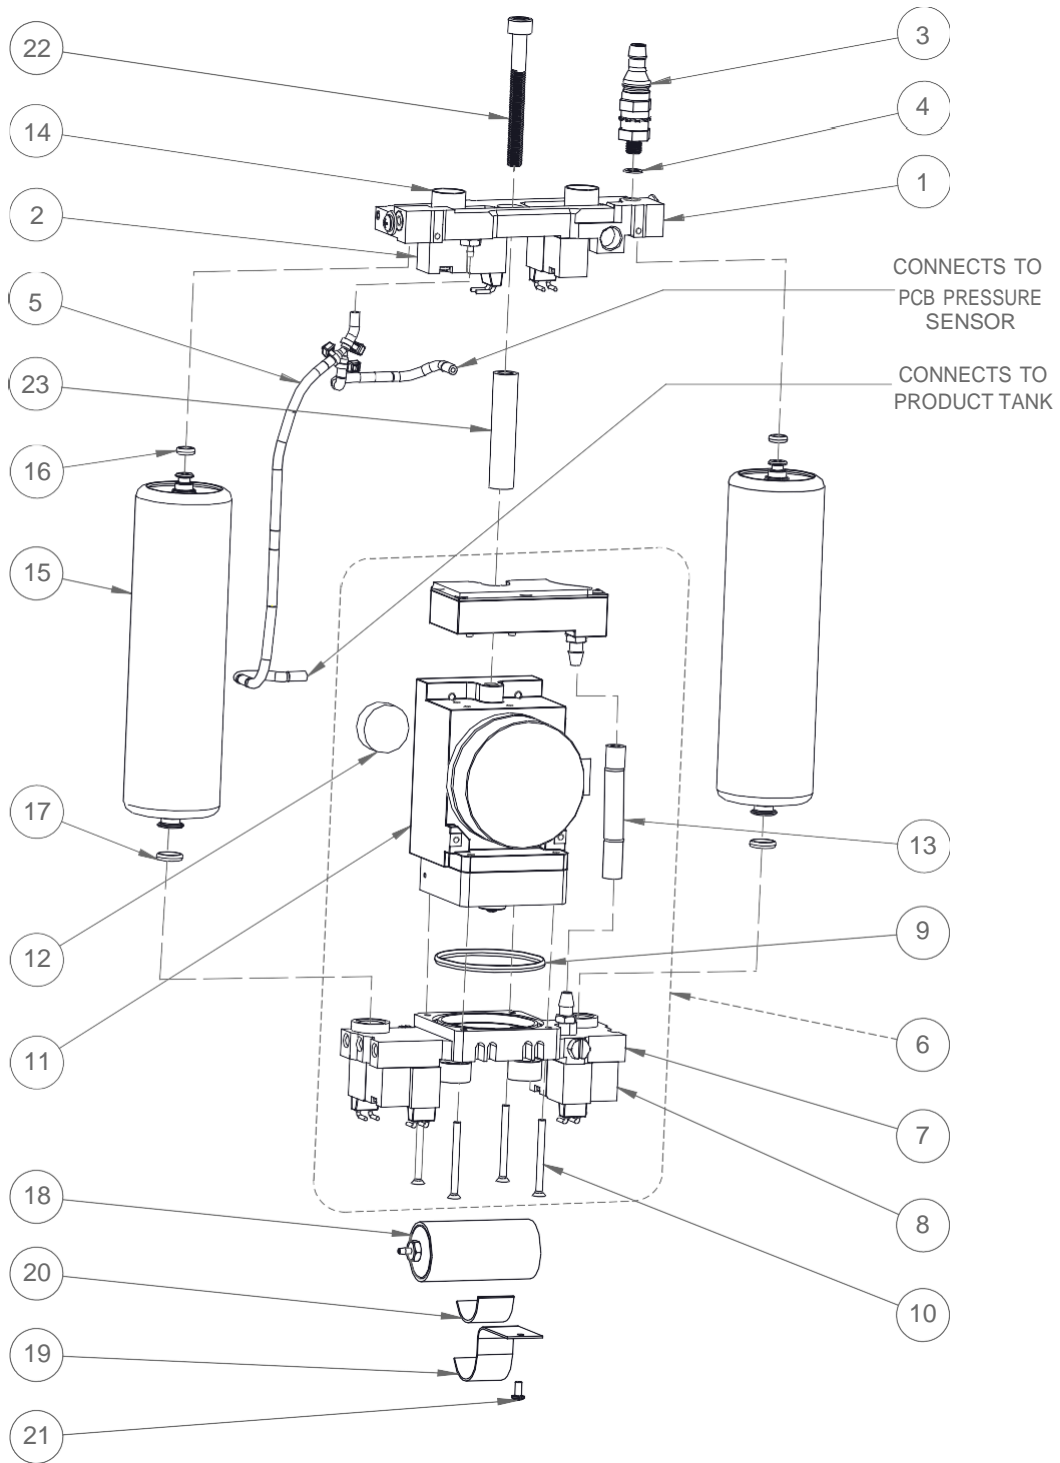

Figure 1: Focus Housing

Item Number	Description	Quantity	Bubble Seq No
CA303-1S	HOUSING, UPPER	1	1
CA304-1S	HOUSING, LOWER	1	2
SC110-1	SCREW, HOUSING	2	3
LA417-1	LABEL, WARNING	1	4

Figure 1: Focus Housing

Figure 1: Focus Circuit Board

Item Number	Description	Quantity	Bubble Seq No
FN051-1	FAN	1	1
CA330-1	EXHAUST DUCT	1	2
FO161-1	FOAM, EXHAUST DUCT	1	3
SC129-1	SCREW, EXHAUST DUCT	2	4
WA058-1	WASHER, EXHAUST DUCT	2	5
NU042-1	NUT, EXHAUST DUCT	2	6
SC090-3	SCREW, CIRCUIT BOARD	4	7

Figure 2: Focus Circuit Board

Figure 3: Focus PSA System

Item Number	Description	Quantity	Bubble Seq No
MA231-1S	MANIFOLD ASSY, PRODUCT (Includes # 2-5, 14)	1	1
VA557-2	VALVE, EQ/OCD (Includes Screws)	2	2
F0732-1S	FITTING, O2 OUTLET	1	3
GS027-1	GASKET, O2 OUTLET	1	4
TU196-1S	TUBING ASSY	1	5
S0317-1S	COMPRESSOR/FEED/WASTE MANIFOLD ASSY (Includes # 7-14)	1	6
MA213-1S	MANIFOLD ASSY, FEED/WASTE (Includes # 8)	1	7
VA557-1	VALVE, FEED/WASTE (Includes Screws)	4	8
OR025-2	O-RING, COMPRESSOR SEAL	1	9
SC103-2	SCREW, COMPRESSOR	4	10
CO383-1S	COMPRESSOR ASSY (Includes # 12)	1	11
FI171-1	FILTER, COMPRESSOR INLET	1	12
TU055-022S	TUBING, 1/4" OD, COMPRESSOR	1	13
MO024-2	MOUNT, VIBRATION	4	14
BE209-1S	SIEVE BED SET (Includes # 16, 17)	1	15
OR027-1	O-RING, 3.5MM ID, 6.5MM OD	2	16
OR027-2	O-RING, 6.0MM ID, 9.0MM OD	2	17
TA177-1S	TANK ASSY, PRODUCT	1	18
BK193-1	BRACKET, PRODUCT TANK	1	19
MI269-1	NEOPRENE TAPE, PRODUCT TANK	1	20
SC090-4	SCREW, PRODUCT TANK	1	21
SC105-3	SCREW, PSA SYSTEM	1	22
MI318-1	SPACER, PSA SYSTEM	1	23

Figure 3: Focus PSA System