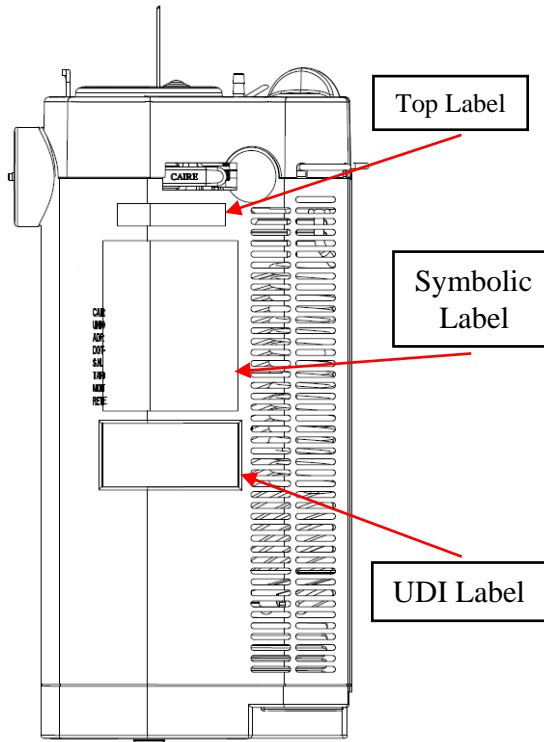

Table 4 shows language specific patient manuals that will be replaced by a multi-lingual version – MN236-C4.

Fig 1. Location of New Labels on Sprint

Fig 2. Fig 2. Portable Symbolic Warning Label

Table 1. New Global Sprint Part Numbers

Previous Item Number	Description	Description 2	Change	New Part Number
10845218	FNL SPRINT T SF CA M 6LPM	20PSI METER GERMAN	New Global PN	10845218
10734032	FNL SPRINT T SF CA M 6LPM	20PSI METER SOL GERMAN	New Global PN	10734032
10956671	FNL SPRINT T TF PB F 6LPM	20PSI METER GERMAN	New Global PN	10956671
11928429	FNL SPRINT T TF PB F 2LPM	20PSI METER ENGLISH	New Global PN	11928429
11072000	FNL SPRINT T TF PB F 6LPM	FNL SPRINT T TF PB F 6LPM	New Global PN	11072000
20600823	FNL SPRINT T TF PB F 6LPM	20PSI SCALE DVLBS FRENCH W/A-C	New Global PN	20600823
15103150	FNL SPRINT T SF CA M 6LPM	20PSI SCALE ITALIAN	New Global PN	15103150
10769139	FNL SPRINT T TF PEN F 6LPM	20PSI METER ENGLISH	New Global PN	10769139
10935731	FNL SPRINT T TF PEN F 6LPM	20PSI METER SOL ITALIAN	New Global PN	10935731
20662495	FNL SPRINT T TF PB F 6LPM	20PSI SCALE GERMAN	New Global PN	20662495
14109269	FNL SPRINT T TF PB F 6LPM	20PSI SCALE SAPIO ITALIAN	New Global PN	14109269