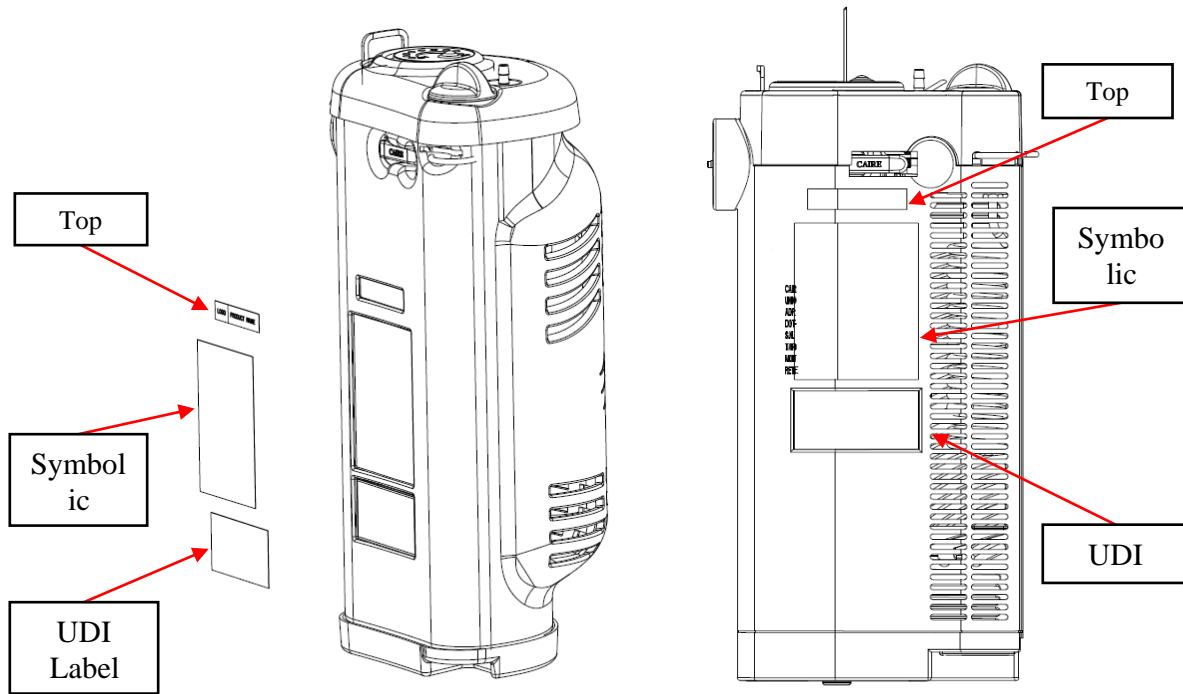

Table 4 shows language specific patient manuals that will be replaced by a multi-lingual version – MN236-C4.

Fig 1(a). Location of New Labels on Stroller soft case and High Flow Stroller

Fig 1(b). Location of New Labels on Stroller