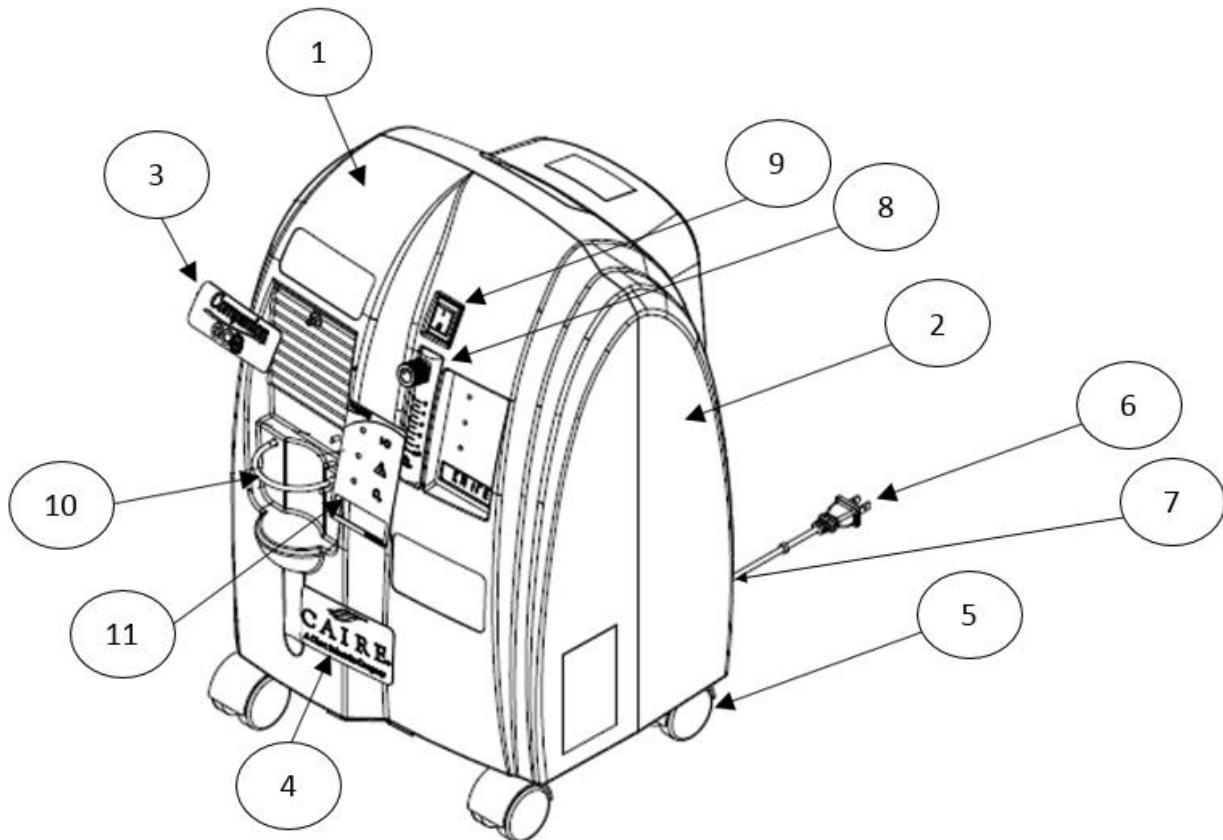

COMPANION 5

Figure 1. Outer Components

Item number	Description	Quantity	Bubble Seq No
20916443	Front Case	1	1
15063311	Back Case	1	2
20970192	Companion Eco Label	1	3
20970191	CAIRE Label	1	4
15062861	CASTER	4	5
CD038-12	Power Cord, 115V, USA	1	6
CD038-13	Power Cord, 230V, EURO	1	6
CD038-14	Power Cord, Australian	1	6
CD038-17	Power Cord, UK, 3 PINS W/3 AMP Fuse	1	6
CD038-19	Power Cord, Swiss	1	6
CD038-20	Power Cord, Brazil	1	6
CD006-1	Strain Relief	1	7
15063266	Flow Meter	1	8
15063282	On/OFF Switch	1	9
15067700	Humidifier Bottle Strap	1	10
15067540	Display Label O2 Monitoring	1	11
15067558	Display Label Non O2 Monitoring	1	11

COMPANION 5

Figure 2: View of Compressor and Inside the Front Case.

Item number	Description	Quantity	Bubble Seq No
20610409-31SO	Circuit Board 120 VAC O2 Monitoring	1	1
20610409-21SF	Circuit Board 120 VAC Non O2 Monitoring	1	1
20610409-32SO	Circuit Board 240 VAC	1	1
15063258	Tubing, Black, Comp Intake	1	2
15062925	Filter, Compressor Intake	1	3
15062896	Cover, Compressor Intake	1	4
21127245	Bottom Gross Particle	1	5
15063426	Product Filter (HEPA)	1	6
20815629	Braided Tubing from Compressor to Heat Exchanger	1	7
15062917S	Compressor Assembly (120V) Includes Capacitor	1	8
15067697S	Compressor Assembly (230V) Includes Capacitor	1	8
FN041-1	Cooling Fan 115V	1	9
FN001-2	Cooling Fan 230V	1	9
20914768	Heat Exchanger (BUB or 2017 CBB Units)	1	10
CL046-1	CLAMP HOSE CONSTANT-TENSION	1	11
15062888	Shelf Fan	1	12
15062853	Screw, Fan Shelf	4	13
15062984	Screw, circuit board	4	14
15062984	Screw, Compressor Intake Cover	1	15
20815627	Tubing, Braided, from heat exchanger to Sieve Beds	1	16
20809627	Wire Harness, Cooling Fan (115V) (230V)	1	17
SW002-3	Temperature Switch	1	18