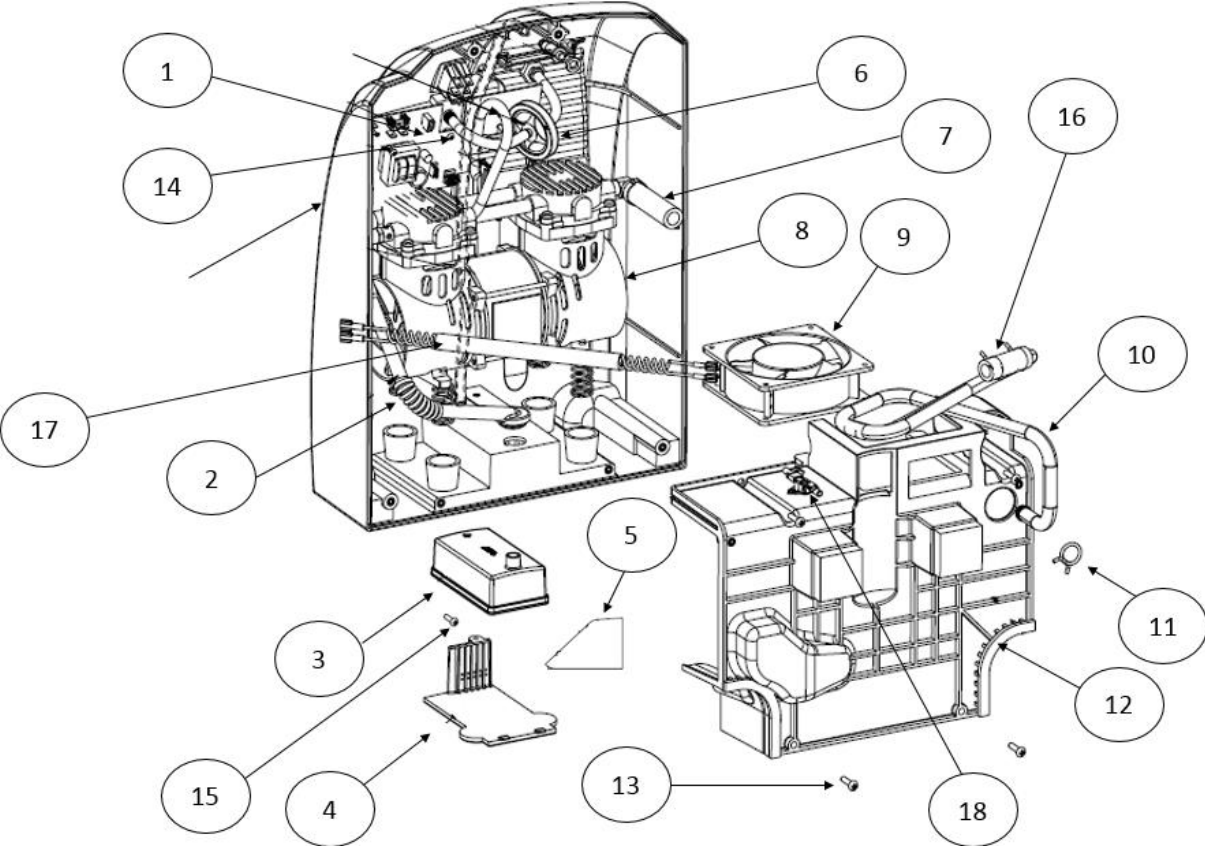

Figure 3: View of Sieve Bed Assembly and Back case

COMPANION 5