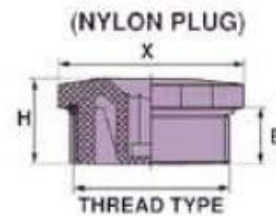

Figure 4: CPC Connector Kit (PN 20748595)

Figure 1: CPC Connector (PN B-701586-00)

Figure 2: Blank Plug (PN 10002647)

Figure 3: Quick Connect Coupling Insert (PN B-701686-00)

Figure 5: CPC Fitting Configuration Pre Jan 2014