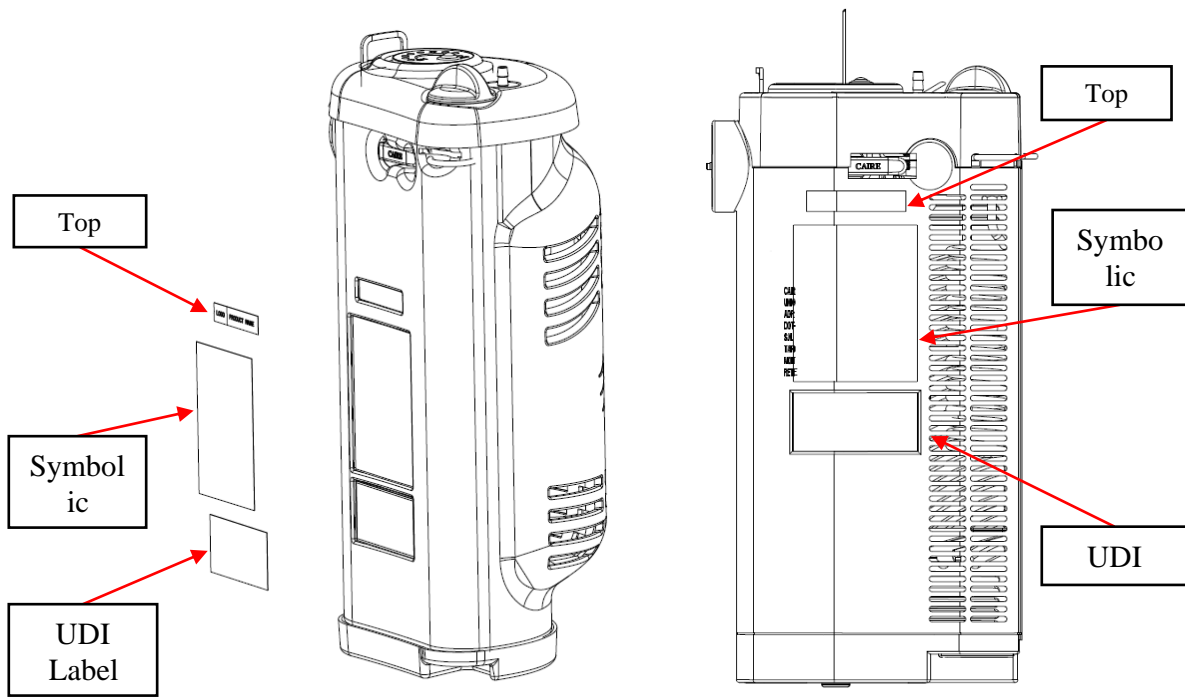

Table 4 shows language specific patient manuals that will be replaced by a multi-lingual version – MN236-C4.

Fig 1(a). Location of New Labels on Stroller soft case and High Flow Stroller

Fig 1(b). Location of New Labels on Stroller