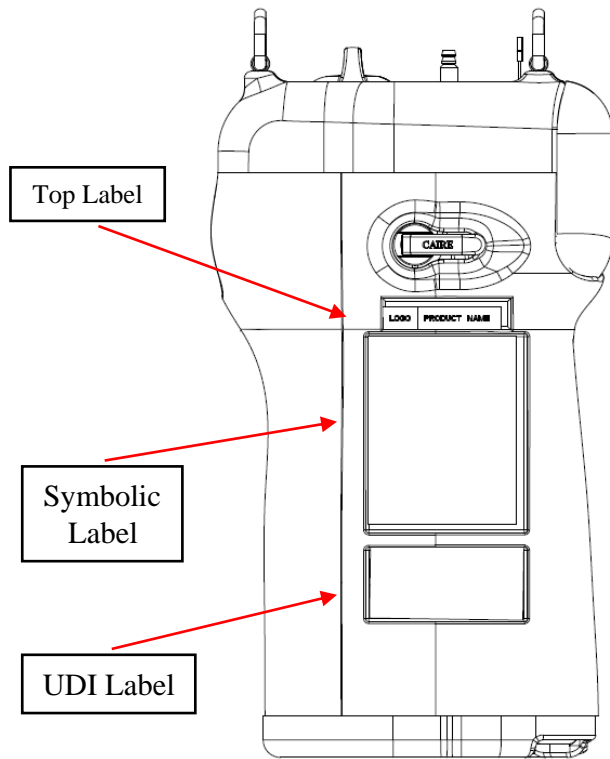

Table 4 shows language specific patient manuals that will be replaced by a multi-lingual version – **MN235-C4**.

Fig 1(a). Location of New Labels on Spirit