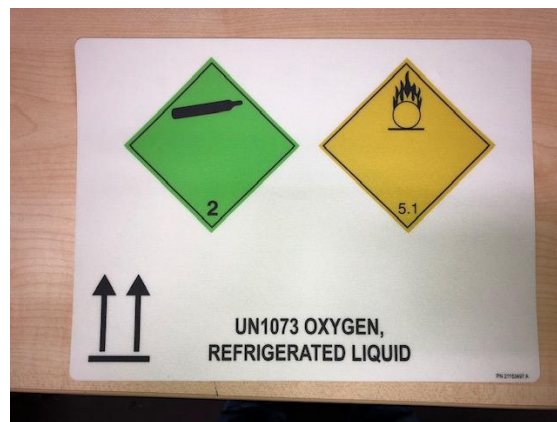

# *SERVICE BULLETIN*

PN: 21330667

**RELEASE DATE:** October 10, 2018

**REVISION DATE(S):** March 5, 2019 (rev B)

**MODEL:** CAIRE Liberator Reservoirs

**ISSUE:** Hazard Warning Label

**NOTES:** As of October 2018, CAIRE will no longer ship its Liberator products with the Hazard warning label affixed to the reservoir. This item will be placed in the accessory bag and customers should ensure that this label, or another suitable label, is affixed prior to transportation if the equipment is filled with liquid oxygen.