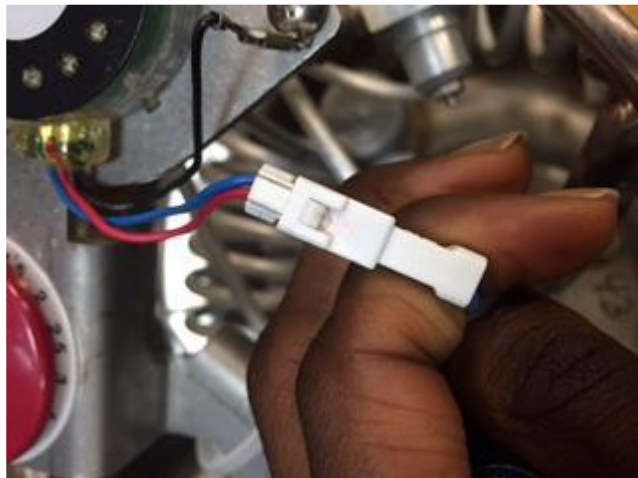

1. Blow out the connectors before applying the compound.
2. Fill the female connector of the Gen4 meter fully.

**Figure #1 : Female Connector with Dielectric Grease**

3. Connect both the male and female connectors together.