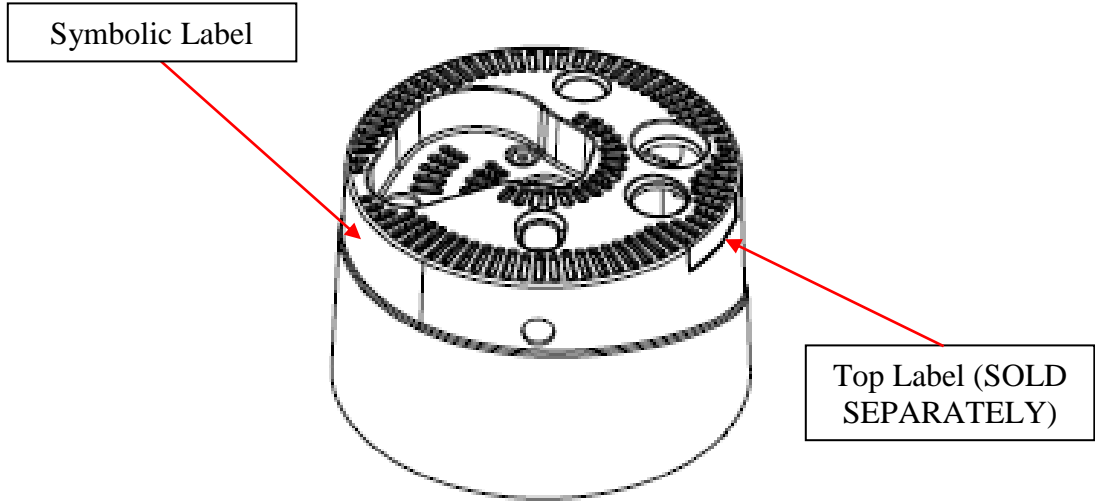

Fig 1. Location of New Labels

**IP21
RX ONLY**

1. 1
2. 2

CAIRE Inc.
2200 Airport Industrial Dr., Ste. 500
Ball Ground, GA 30107
U.S.A.

EC REP

Medical Product Service GmbH
Borngasse 20
35619 Braunfels, Germany

PN 21075132 A