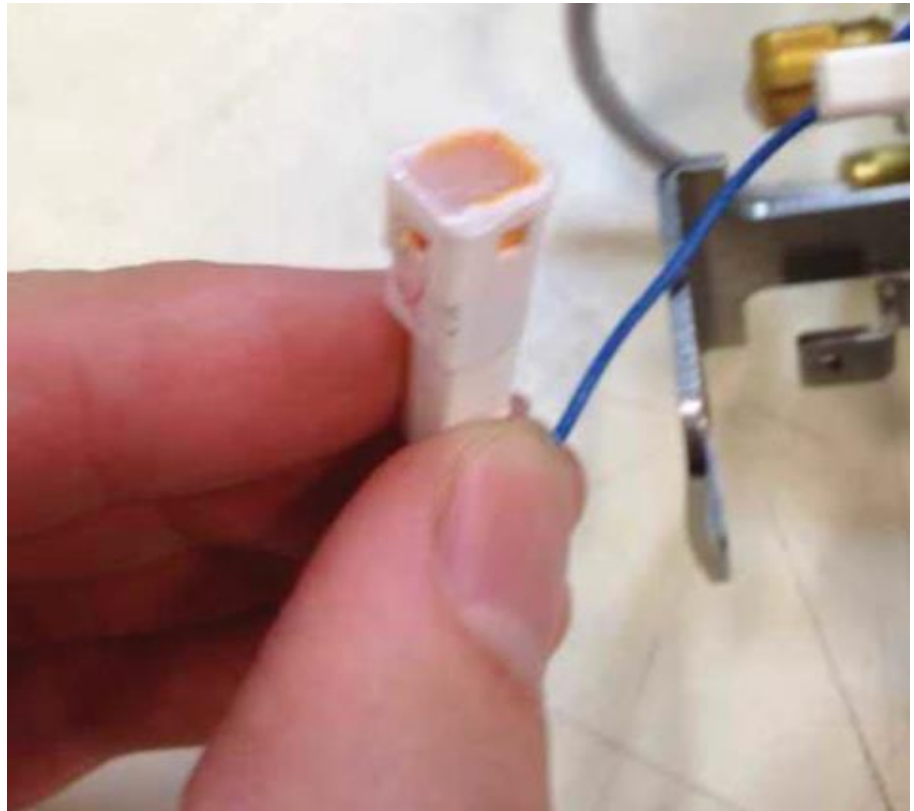

To apply the dielectric grease:

1. Blow out the connectors before applying the compound.
2. Fill the female connector of the Gen4 meter fully.

Figure #1 : Female Connector with Dielectric Grease

3. Connect both the male and female connectors together.