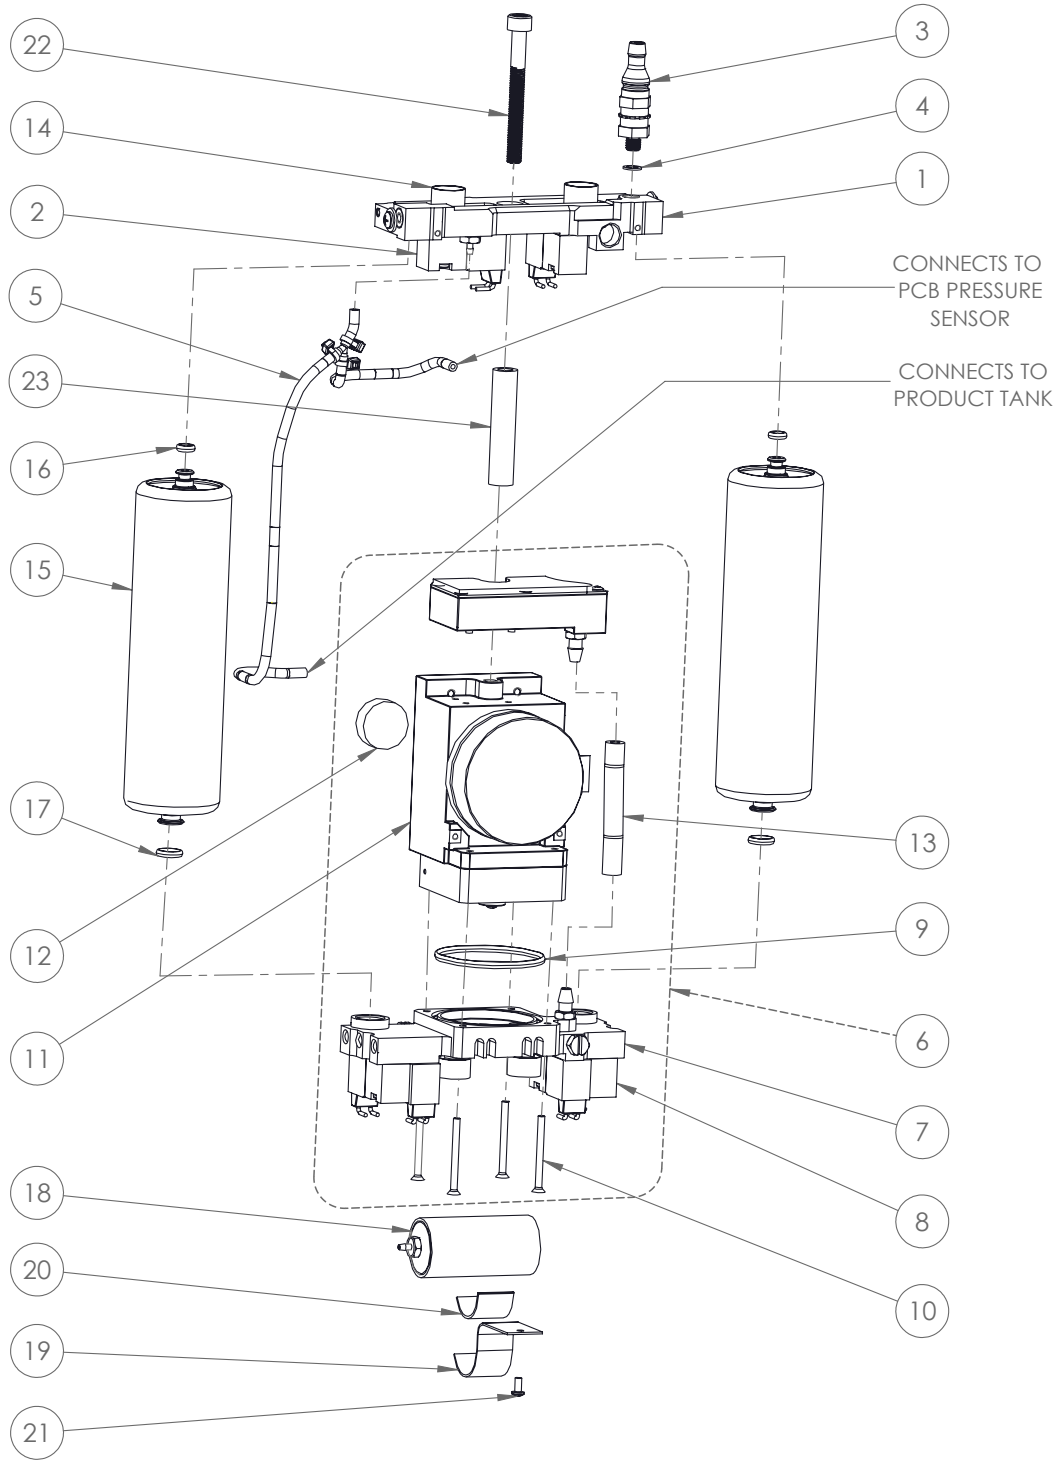

Figure 1: Focus Housing

Item Number	Description	Quantity	Bubble Seq No
CA303-1S	HOUSING, UPPER	1	1
CA304-1S	HOUSING, LOWER	1	2
SC110-1	SCREW, HOUSING	2	3
LA417-1	LABEL, WARNING	1	4

Figure 1: Focus Housing

Figure 1: Focus Circuit Board

Item Number	Description	Quantity	Bubble Seq No
CB123-1S	CIRCUIT BOARD ASSY (Includes # 1-7)	1	
CB162-1	CIRCUIT BOARD	1	1
FN051-1	FAN	1	2
CA330-1	EXHAUST DUCT	1	3
FO161-1	FOAM, EXHAUST DUCT	1	4
SC129-1	SCREW, EXHAUST DUCT	2	5
WA058-1	WASHER, EXHAUST DUCT	2	6
NU042-1	NUT, EXHAUST DUCT	2	7
SC090-3	SCREW, CIRCUIT BOARD	4	8

Figure 2: Focus Circuit Board

Figure 3: Focus PSA System

Item Number	Description	Quantity	Bubble Seq No
MA231-1S	MANIFOLD ASSY, PRODUCT (Includes # 2-5, 14)	1	1
VA557-2	VALVE, EQ/OCD (Includes Screws)	2	2
F0732-1S	FITTING, O2 OUTLET	1	3
GS027-1	GASKET, O2 OUTLET	1	4
TU196-1S	TUBING ASSY	1	5
S0317-1S	COMPRESSOR/FEED/WASTE MANIFOLD ASSY (Includes # 7-14)	1	6
MA213-1S	MANIFOLD ASSY, FEED/WASTE (Includes # 8)	1	7
VA557-1	VALVE, FEED/WASTE (Includes Screws)	4	8
OR025-2	O-RING, COMPRESSOR SEAL	1	9
SC103-2	SCREW, COMPRESSOR	4	10
CO383-1S	COMPRESSOR ASSY (Includes # 12)	1	11
FI171-1	FILTER, COMPRESSOR INLET	1	12
TU055-022S	TUBING, 1/4" OD, COMPRESSOR	1	13
MO024-2	MOUNT, VIBRATION	4	14
BE209-1S	SIEVE BED SET (Includes # 16, 17)	1	15
OR027-1	O-RING, 3.5MM ID, 6.5MM OD	2	16
OR027-2	O-RING, 6.0MM ID, 9.0MM OD	2	17
TA177-1S	TANK ASSY, PRODUCT	1	18
BK193-1	BRACKET, PRODUCT TANK	1	19
MI269-1	NEOPRENE TAPE, PRODUCT TANK	1	20
SC090-4	SCREW, PRODUCT TANK	1	21
SC105-3	SCREW, PSA SYSTEM	1	22
MI318-1	SPACER, PSA SYSTEM	1	23

Figure 3: Focus PSA System