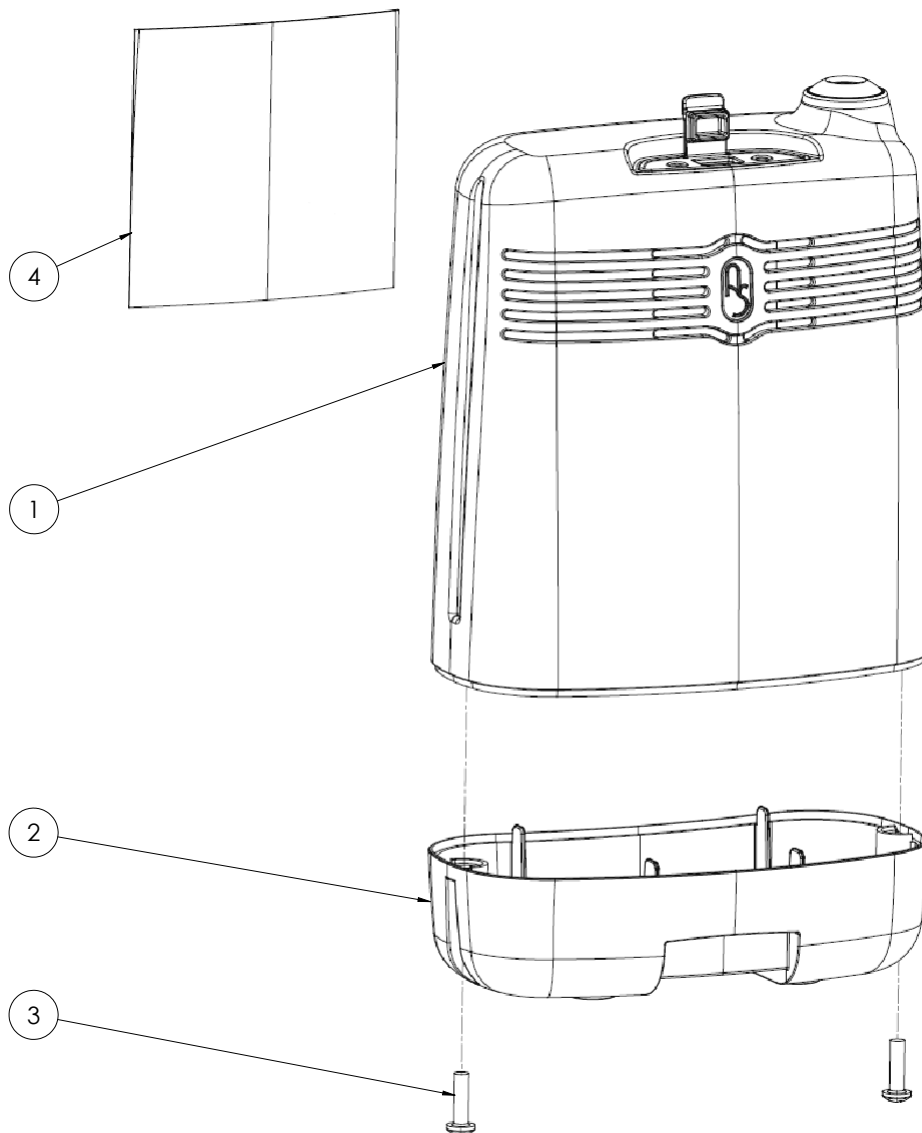

Figure 1: Focus Housing

Item Number	Description	Quantity	Bubble Seq No
CA303-1S	HOUSING, UPPER	1	1
CA304-1S	HOUSING, LOWER	1	2
SC110-1	SCREW, HOUSING	2	3
LA417-1	LABEL, WARNING	1	4

Figure 1: Focus Housing

Figure 1: Focus Circuit Board

Item Number	Description	Quantity	Bubble Seq No
CB123-1S	CIRCUIT BOARD ASSY (Includes # 1-7)	1	
CB162-1	CIRCUIT BOARD	1	1
FN051-1	FAN	1	2
CA330-1	EXHAUST DUCT	1	3
FO161-1	FOAM, EXHAUST DUCT	1	4
SC129-1	SCREW, EXHAUST DUCT	2	5
WA058-1	WASHER, EXHAUST DUCT	2	6
NU042-1	NUT, EXHAUST DUCT	2	7
SC090-3	SCREW, CIRCUIT BOARD	4	8

Figure 2: Focus Circuit Board

Figure 3: Focus PSA System

Item Number	Description	Quantity	Bubble Seq No
MA231-1S	MANIFOLD ASSY, PRODUCT (Includes # 2-5, 14)	1	1
VA557-2	VALVE, EQ/OCD (Includes Screws)	2	2
F0732-1S	FITTING, O2 OUTLET	1	3
GS027-1	GASKET, O2 OUTLET	1	4
TU196-1S	TUBING ASSY	1	5
S0317-1S	COMPRESSOR/FEED/WASTE MANIFOLD ASSY (Includes # 7-14)	1	6
MA213-1S	MANIFOLD ASSY, FEED/WASTE (Includes # 8)	1	7
VA557-1	VALVE, FEED/WASTE (Includes Screws)	4	8
OR025-2	O-RING, COMPRESSOR SEAL	1	9
SC103-2	SCREW, COMPRESSOR	4	10
CO383-1S	COMPRESSOR ASSY (Includes # 12)	1	11
FI171-1	FILTER, COMPRESSOR INLET	1	12
TU055-022S	TUBING, 1/4" OD, COMPRESSOR	1	13
MO024-2	MOUNT, VIBRATION	4	14
BE209-1S	SIEVE BED SET (Includes # 16, 17)	1	15
OR027-1	O-RING, 3.5MM ID, 6.5MM OD	2	16
OR027-2	O-RING, 6.0MM ID, 9.0MM OD	2	17
TA177-1S	TANK ASSY, PRODUCT	1	18
BK193-1	BRACKET, PRODUCT TANK	1	19
MI269-1	NEOPRENE TAPE, PRODUCT TANK	1	20
SC090-4	SCREW, PRODUCT TANK	1	21
SC105-3	SCREW, PSA SYSTEM	1	22
MI318-1	SPACER, PSA SYSTEM	1	23