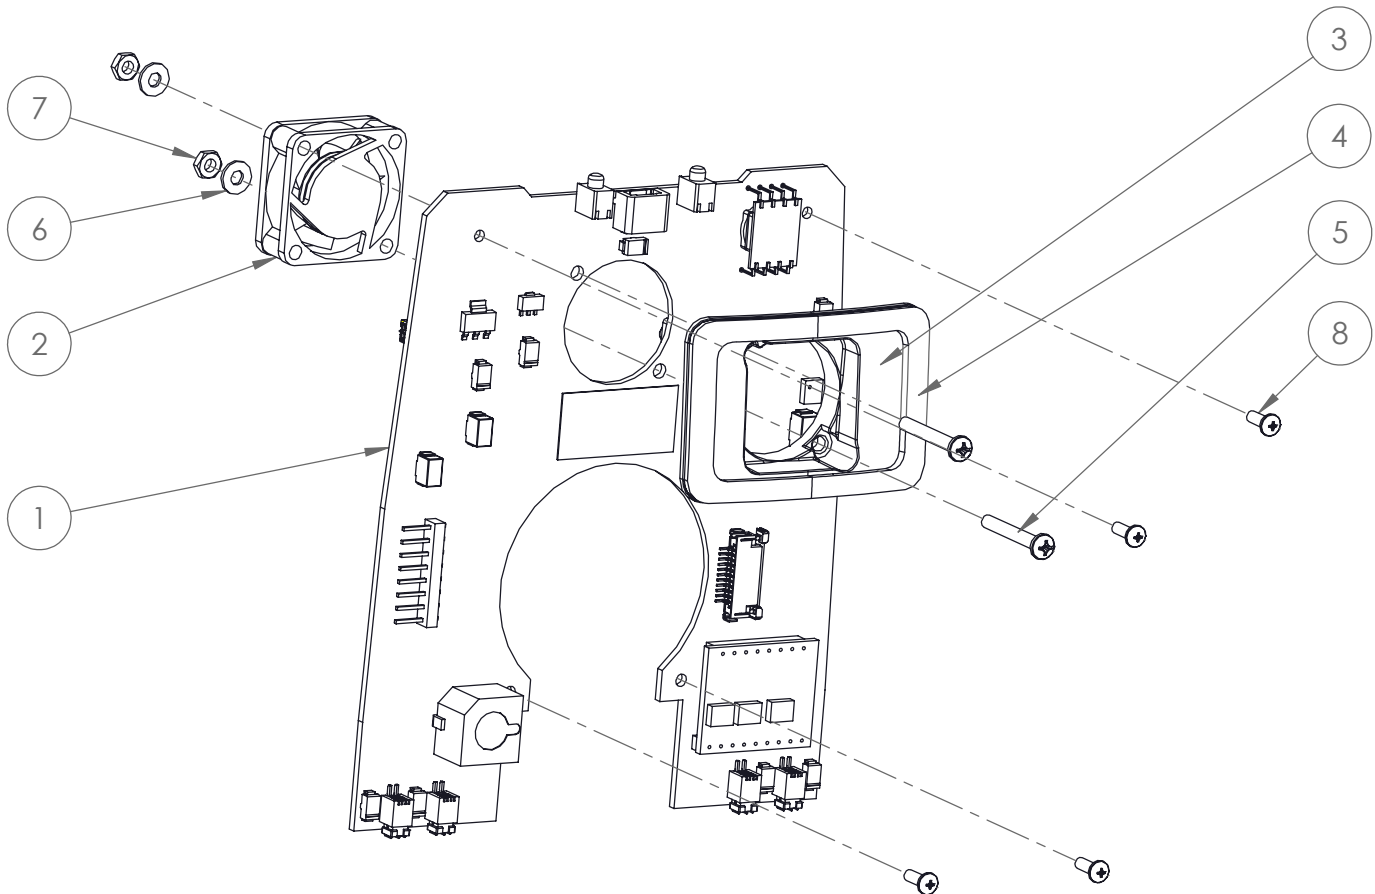

Figure 1: Focus Housing

Item Number	Description	Quantity	Bubble Seq No
CA303-1S	HOUSING, UPPER	1	1
CA304-1S	HOUSING, LOWER	1	2
SC110-1	SCREW, HOUSING	2	3
LA417-1	LABEL, WARNING	1	4

Figure 1: Focus Housing

Figure 1: Focus Circuit Board

Item Number	Description	Quantity	Bubble Seq No
CB123-1S	CIRCUIT BOARD ASSY (Includes # 1-7)	1	
CB162-1	CIRCUIT BOARD	1	1
FN051-1	FAN	1	2
CA330-1	EXHAUST DUCT	1	3
FO161-1	FOAM, EXHAUST DUCT	1	4
SC129-1	SCREW, EXHAUST DUCT	2	5
WA058-1	WASHER, EXHAUST DUCT	2	6
NU042-1	NUT, EXHAUST DUCT	2	7
SC090-3	SCREW, CIRCUIT BOARD	4	8

Figure 2: Focus Circuit Board

Figure 3: Focus PSA System

Item Number	Description	Quantity	Bubble Seq No
MA231-1S	MANIFOLD ASSY, PRODUCT (Includes # 2-5, 14)	1	1
VA557-2	VALVE, EQ/OCD (Includes Screws)	2	2
F0732-1S	FITTING, O2 OUTLET	1	3
GS027-1	GASKET, O2 OUTLET	1	4
TU196-1S	TUBING ASSY	1	5
S0317-1S	COMPRESSOR/FEED/WASTE MANIFOLD ASSY (Includes # 7-14)	1	6
MA213-1S	MANIFOLD ASSY, FEED/WASTE (Includes # 8)	1	7
VA557-1	VALVE, FEED/WASTE (Includes Screws)	4	8
OR025-2	O-RING, COMPRESSOR SEAL	1	9
SC103-2	SCREW, COMPRESSOR	4	10
CO383-1S	COMPRESSOR ASSY (Includes # 12)	1	11
FI171-1	FILTER, COMPRESSOR INLET	1	12
TU055-022S	TUBING, 1/4" OD, COMPRESSOR	1	13
MO024-2	MOUNT, VIBRATION	4	14
BE209-1S	SIEVE BED SET (Includes # 16, 17)	1	15
OR027-1	O-RING, 3.5MM ID, 6.5MM OD	2	16
OR027-2	O-RING, 6.0MM ID, 9.0MM OD	2	17
TA177-1S	TANK ASSY, PRODUCT	1	18
BK193-1	BRACKET, PRODUCT TANK	1	19
MI269-1	NEOPRENE TAPE, PRODUCT TANK	1	20
SC090-4	SCREW, PRODUCT TANK	1	21
SC105-3	SCREW, PSA SYSTEM	1	22
MI318-1	SPACER, PSA SYSTEM	1	23

Figure 3: Focus PSA System