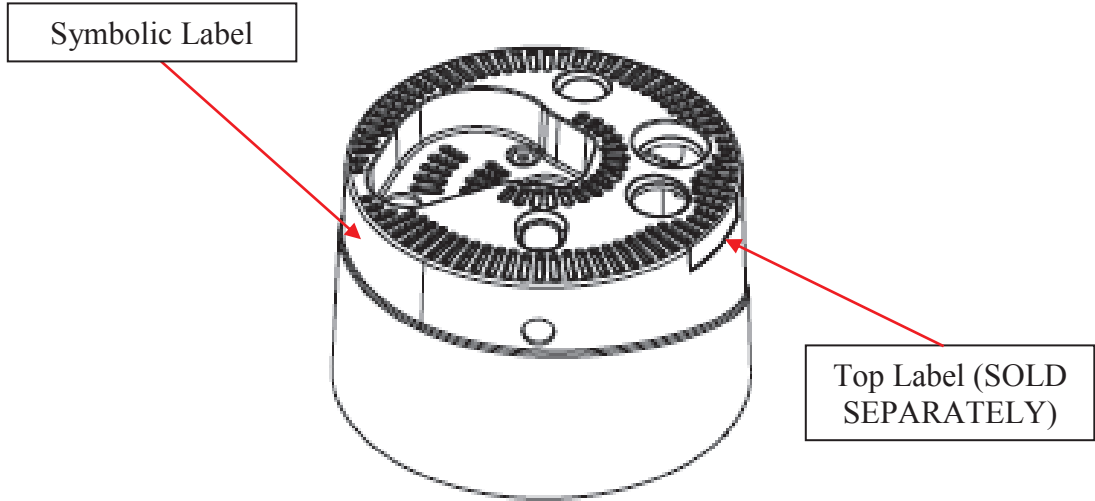

Fig 1. Location of New Labels

**IP21
RX ONLY**

CAIRE Inc.
2200 Airport Industrial Dr., Ste. 500
Ball Ground, GA 30107
U.S.A.

EC REP
Medical Product Service GmbH
Borngasse 20
35619 Braunfels, Germany

PN 21075132 A